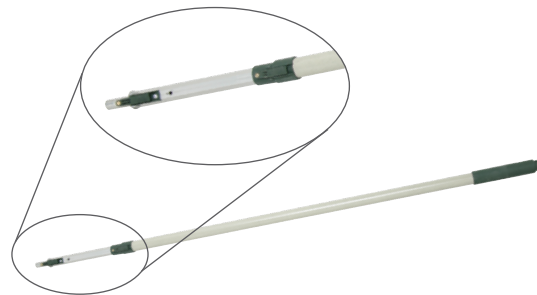

Quick-Connect Extension Pole

NSN/MFG #	Description	MOQ	UOM	Freight Collect	Freight Prepaid
8020-01-596-4253	4' - 8' Quick-Connect Extension Pole	6	EA	$23.45	$24.73